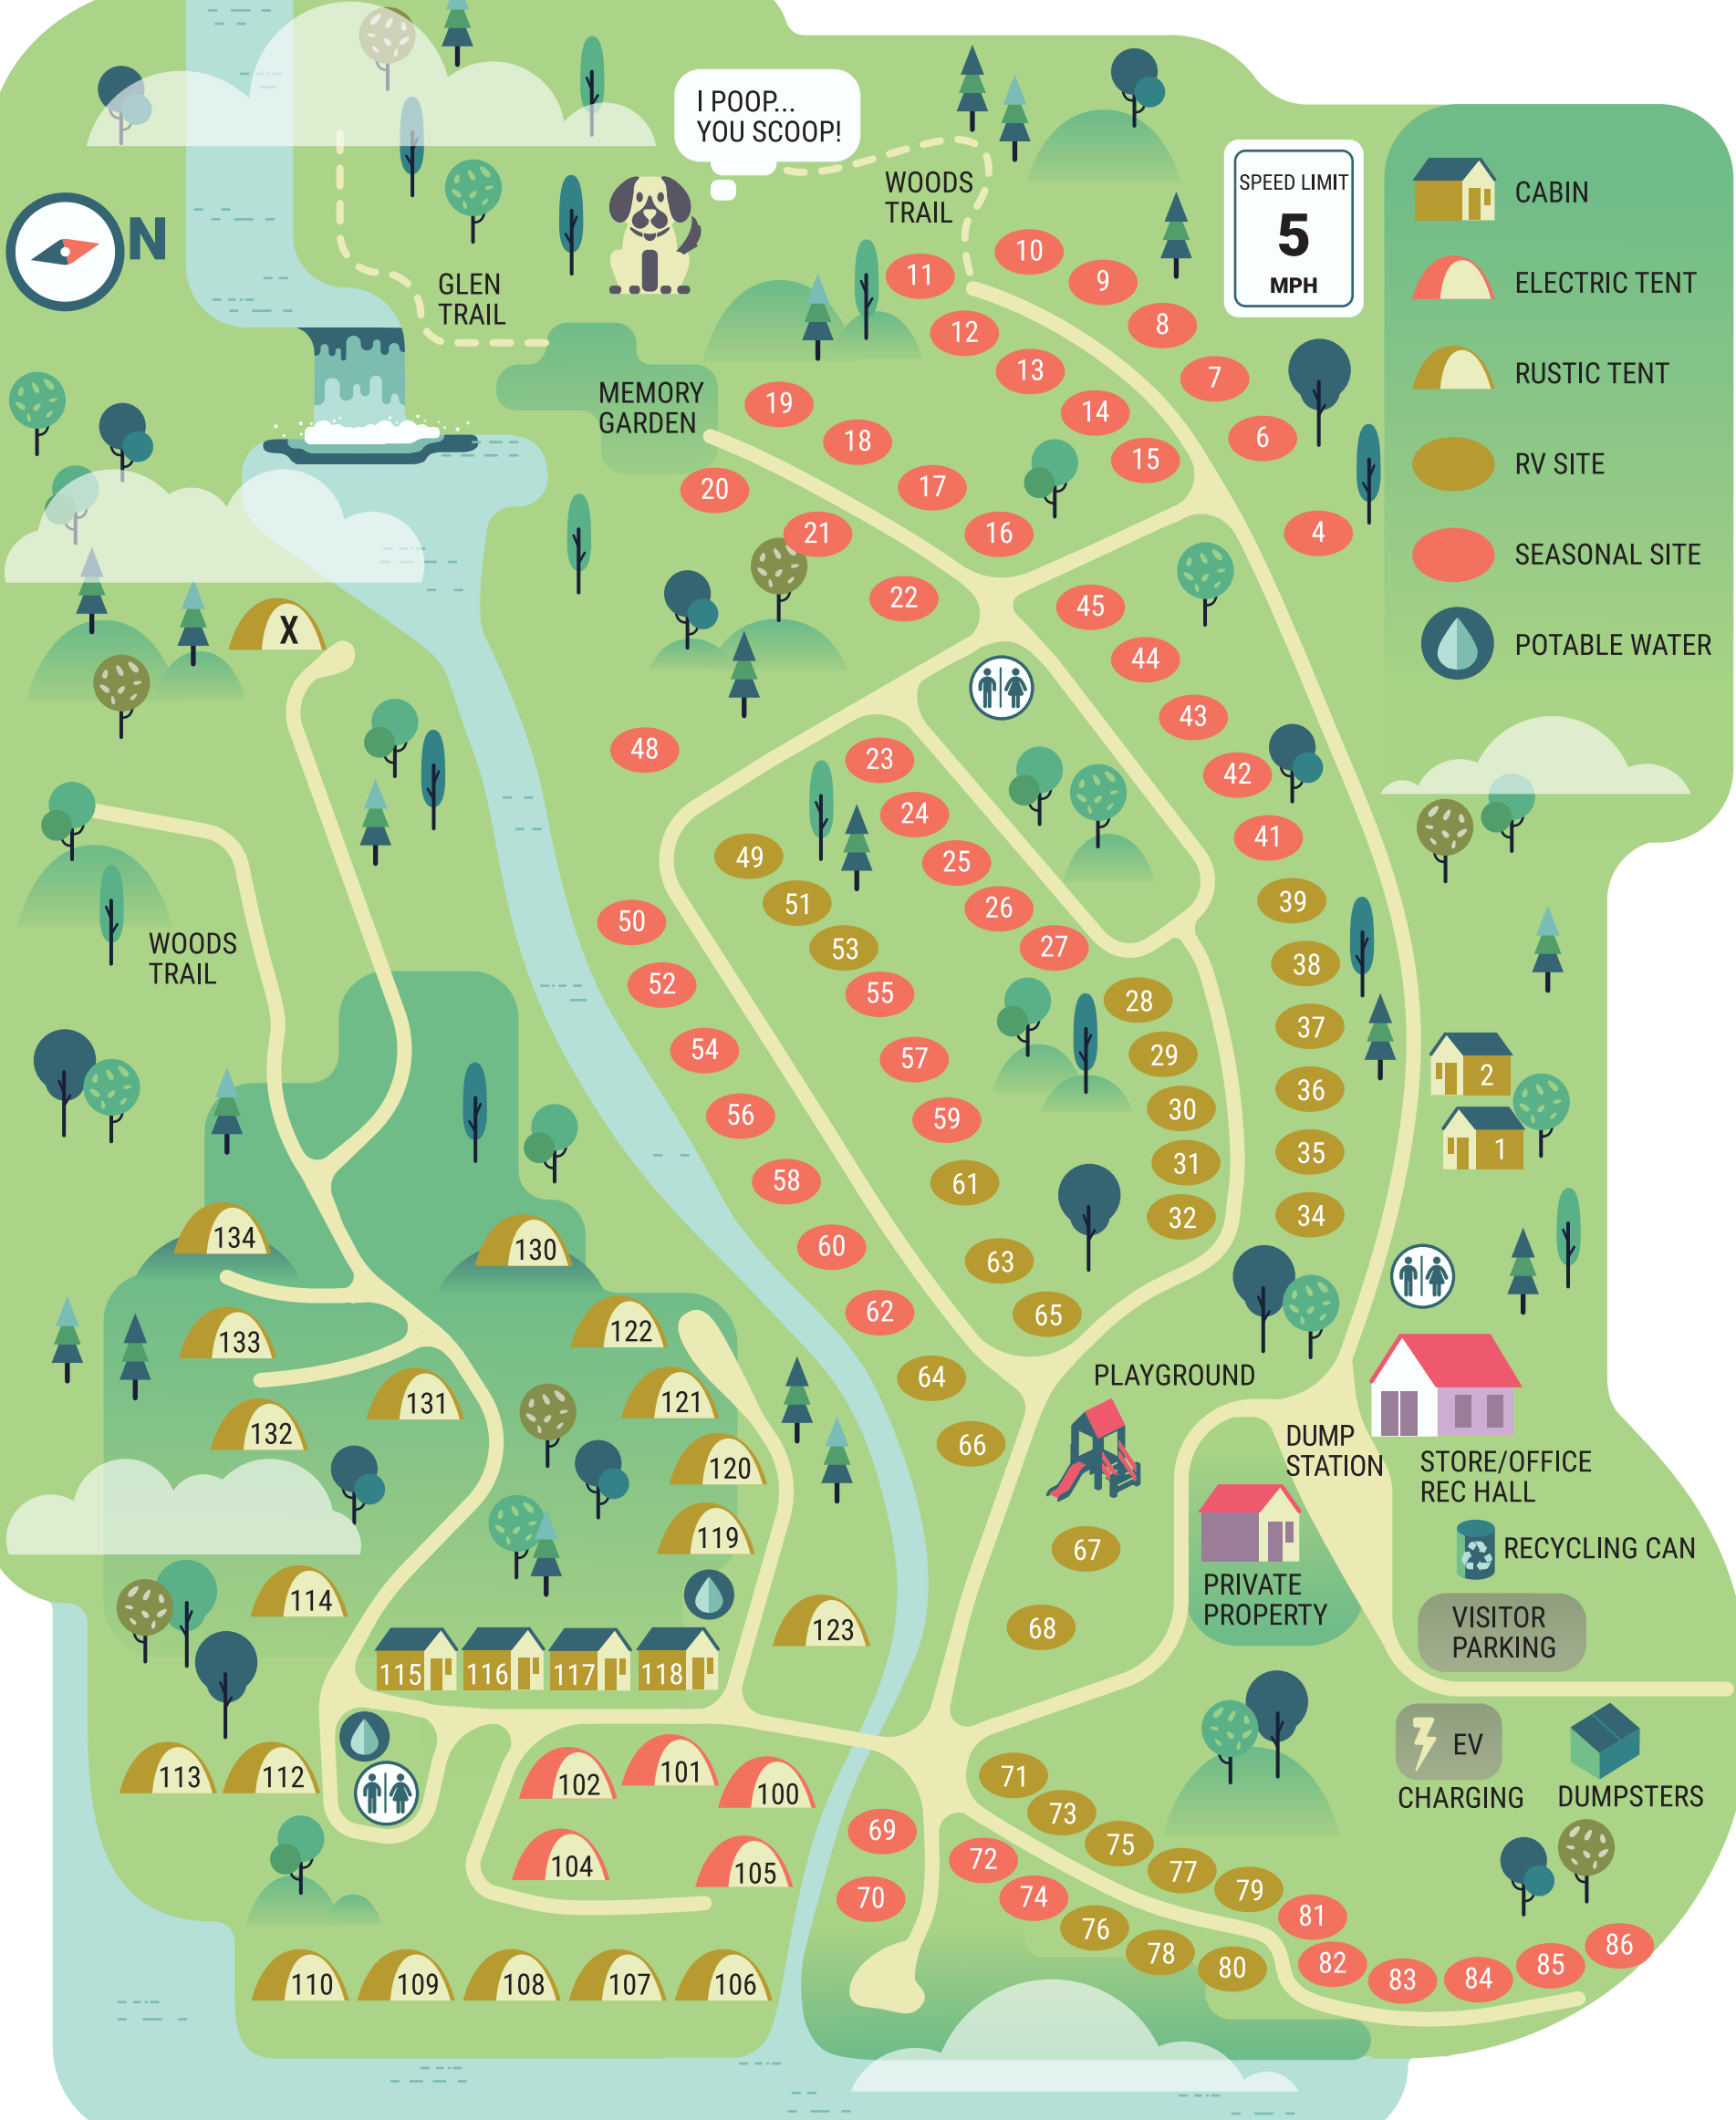

I POOP... YOU SCOOP!

SPEED LIMIT  
**5**  
MPH

- CABIN
- ELECTRIC TENT
- RUSTIC TENT
- RV SITE
- SEASONAL SITE
- POTABLE WATER

GLEN TRAIL

WOODS TRAIL

MEMORY GARDEN

WOODS TRAIL

PLAYGROUND

17

16

15

20

21

22

45

44

43

48

23

24

25

26

42

41

62

64

66

67

68

63

65

1 2