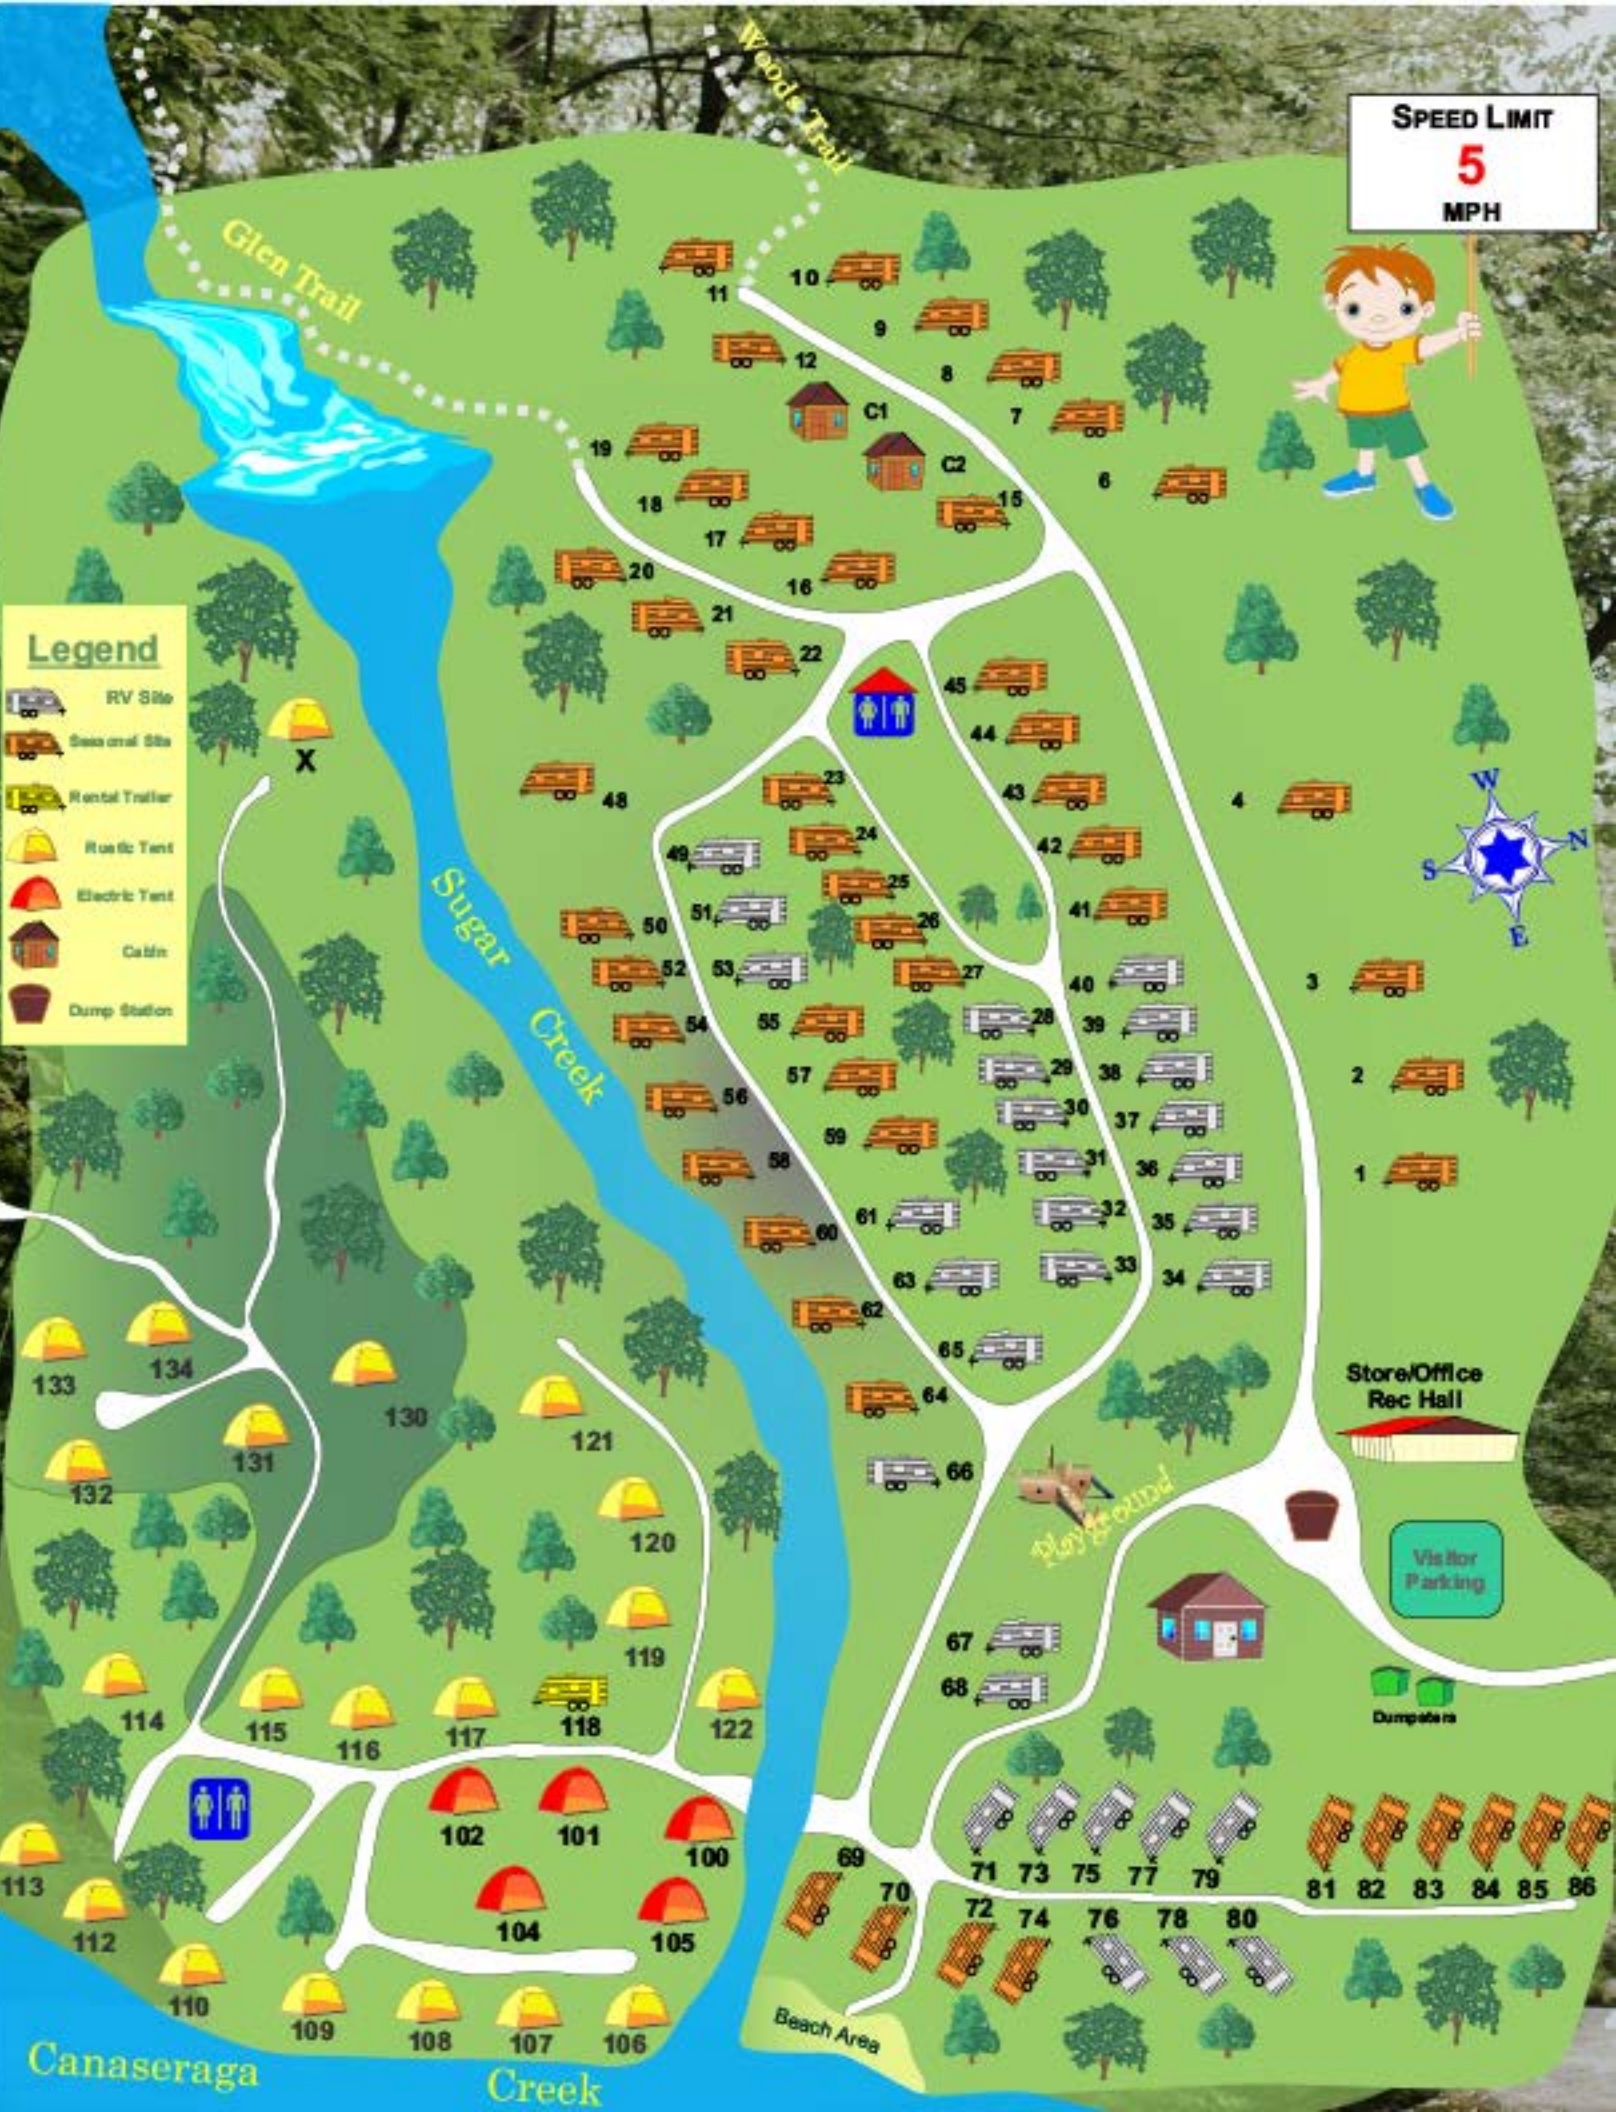

SPEED LIMIT

5

MPH

**Legend**

- RV Site
- Seasonal Site
- Rental Trailer
- Rustic Tent
- Electric Tent
- Cabin
- Dump Station

Canaseraga Creek